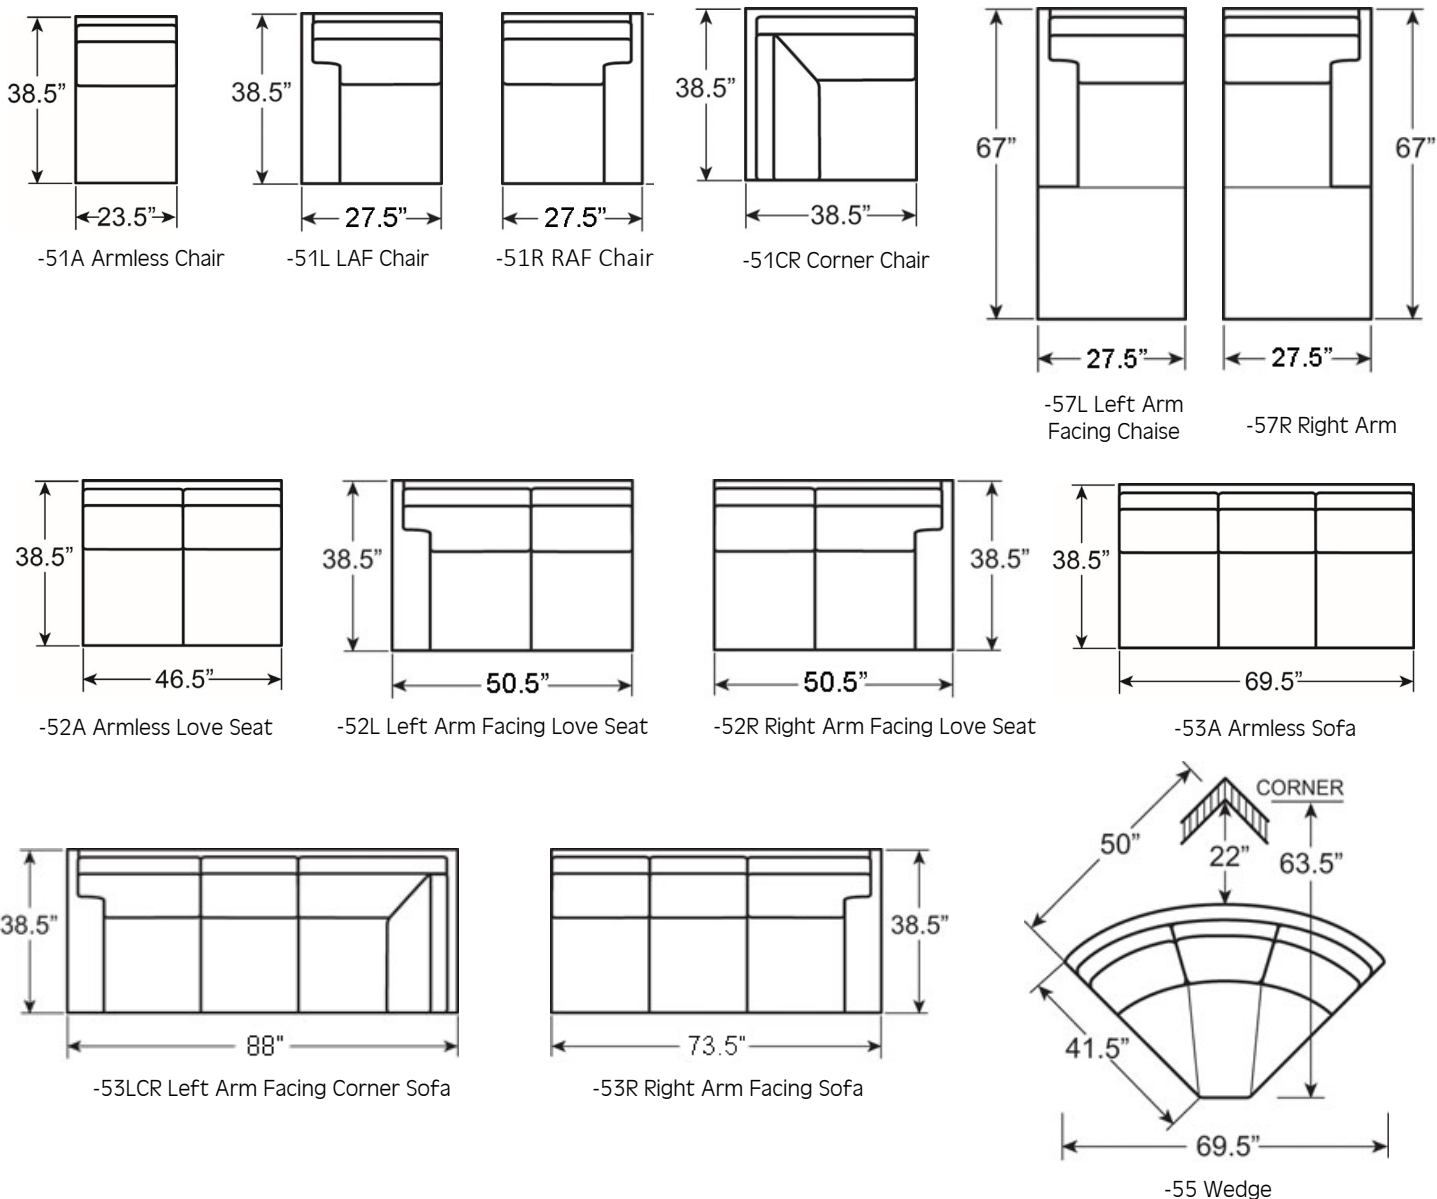

*OVERALL WIDTH is determined by arm style selected.

As Shown on previous page:

NOTE: These schematics are based off of a 3" Track arm. Lengths will vary according to the arm style

Available Companion Pieces for the LL6390 Brayden Sectional:

OVERALL DIMENSIONS

*Arm styles** offered vary by frame and determine the overall width so be sure to reference the correct column.
The 3" Track Arm is limited to standard size frames and the 9" Track Arm is limited to large size frames.