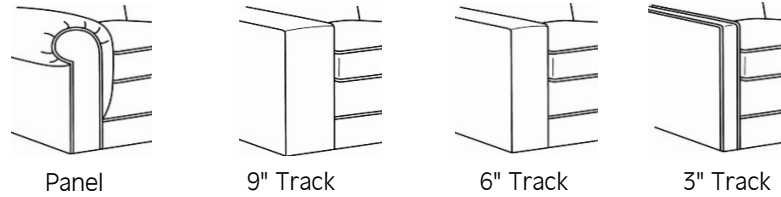

OVERALL DIMENSIONS

Arm styles* offered vary by frame and determine the overall width so be sure to reference the correct column.
The 3" Track Arm is limited to standard size frames and the 9" Track Arm is limited to large size frames.

Standard Size: 6390 Brayden and 6391 Tyler

OVERALL WIDTH noted by <i>arm style*</i>	Panel	6" Track	3" Track	OVERALL		Arm Height	Seat Height	Inside Width	Inside Depth
				Depth	Height				
-11 Chair /-11SW Swivel Chair	40	36	32	38.5	36	24	18	23	22
-11A Armless Chair	23.5	23.5	23.5	38.5	36	--	18	23	22
-22 Love Seat	63	59	55	38.5	36	24	18	46	22
-22A Armless Love Seat	46.5	46.5	46.5	38.5	36	--	18	46	22
-33 Sofa	86	82	78	38.5	36	24	18	69	22
-33A Armless Sofa	69.5	69.5	69.5	38.5	36	--	18	69	22
-44 Ottoman	28.5	28.5	28.5	22	18.5	--	16.5	--	--
-51A Armless Chair	23.5	23.5	23.5	38.5	36	--	18	23	22
-51CR Corner Chair	38.5	38.5	38.5	38.5	36	--	18	22	22
-51L /-51R Arm Chair	31.5	29.5	27.5	38.5	36	24	18	23	22
-52A Armless Love Seat	46.5	46.5	46.5	38.5	36		18	46	22
-52L /-52R Arm Love Seat	54.5	52.5	50.5	38.5	36	24	18	46	22
-53A Armless Sofa	69.5	69.5	69.5	38.5	36	--	18	69	22
-53L /-53R Arm Sofa	77.5	75.5	73.5	38.5	36	24	18	69	22
-53LCR /-53RCR Corner Sofa	92	90	88	38.5	36	24	18	68	22
-55 Wedge	69.5	Wall Depth 50		41.5	36	--	18	46	25.5
-57L /-57R Chaise	31.5	29.5	27.5	67	36	24	18	23	50
-63SL Queen Sleeper	86	82	78	38.5	38	25	20	69	22
-75L /-75R Chaise	31.5	29.5	27.5	67	36	24	18	23	50

Larger Size: 6490 Braxton and 6491 Tyson

OVERALL WIDTH noted by <i>arm style*</i>	Panel	9" Track	6" Track	OVERALL		Arm Height	Seat Height	Inside Width	Inside Depth
				Depth	Height				
-11 Chair /-11SW Swivel Chair	45	43	38	40.5	36	24	18	25	24
-11A Armless Chair	25.5	25.5	25.5	40.5	36	--	18	25	24
-22 Love Seat	70	68	63	40.5	36	24	18	50	24
-22A Armless Love Seat	50.5	50.5	50.5	40.5	36	--	18	50	24
-33 Sofa	95	93	88	40.5	36	24	18	75	24
-33A Armless Sofa	75.5	75.5	75.5	40.5	36	--	18	75	24
-44 Ottoman	32	32	32	22.5	18.5	--	16.5	--	--
-51A Armless Chair	25.5	25.5	25.5	40.5	36	--	18	25	24
-51CR Corner Chair	40.5	40.5	40.5	40.5	36	--	18	24	24
-51L /-51R Arm Chair	35	34	31.5	40.5	36	24	18	25	24
-52A Armless Love Seat	50.5	50.5	50.5	40.5	36		18	50	24
-52L /-52R Arm Love Seat	60	59	56.5	40.5	36	24	18	50	24
-53A Armless Sofa	75.5	75.5	75.5	40.5	36	--	18	75	24
-53L /-53R Arm Sofa	85	84	81.5	40.5	36	24	18	75	24
-53LCR /-53RCR Corner Sofa	100	99	96.5	40.5	36	24	18	73.5	24
-55 Wedge	74.5	Wall Depth 53.5		44	36	--	18	52	27
-57L /-57R Chaise	35.5	34.5	32	69	36	24	18	25	52.5
-63SL Queen Sleeper	95	93	88	40.5	38	25	20	75	24
-75L /-75R Chaise	35.5	34.5	32	69	36	24	18	25	52.5

NOTE: Arm height for Braxton and Tyson panel arm style is 25H inches, all other arm styles are 24H inches