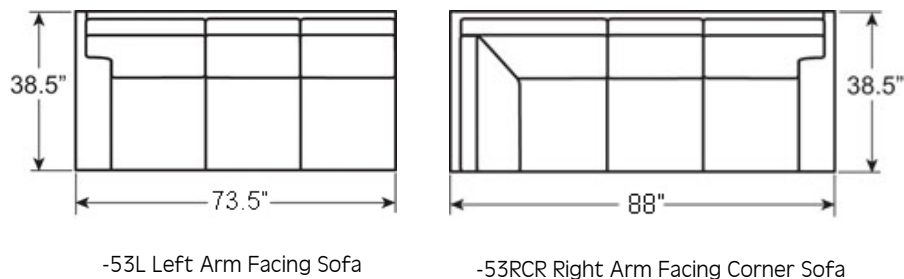

As Shown on previous page: